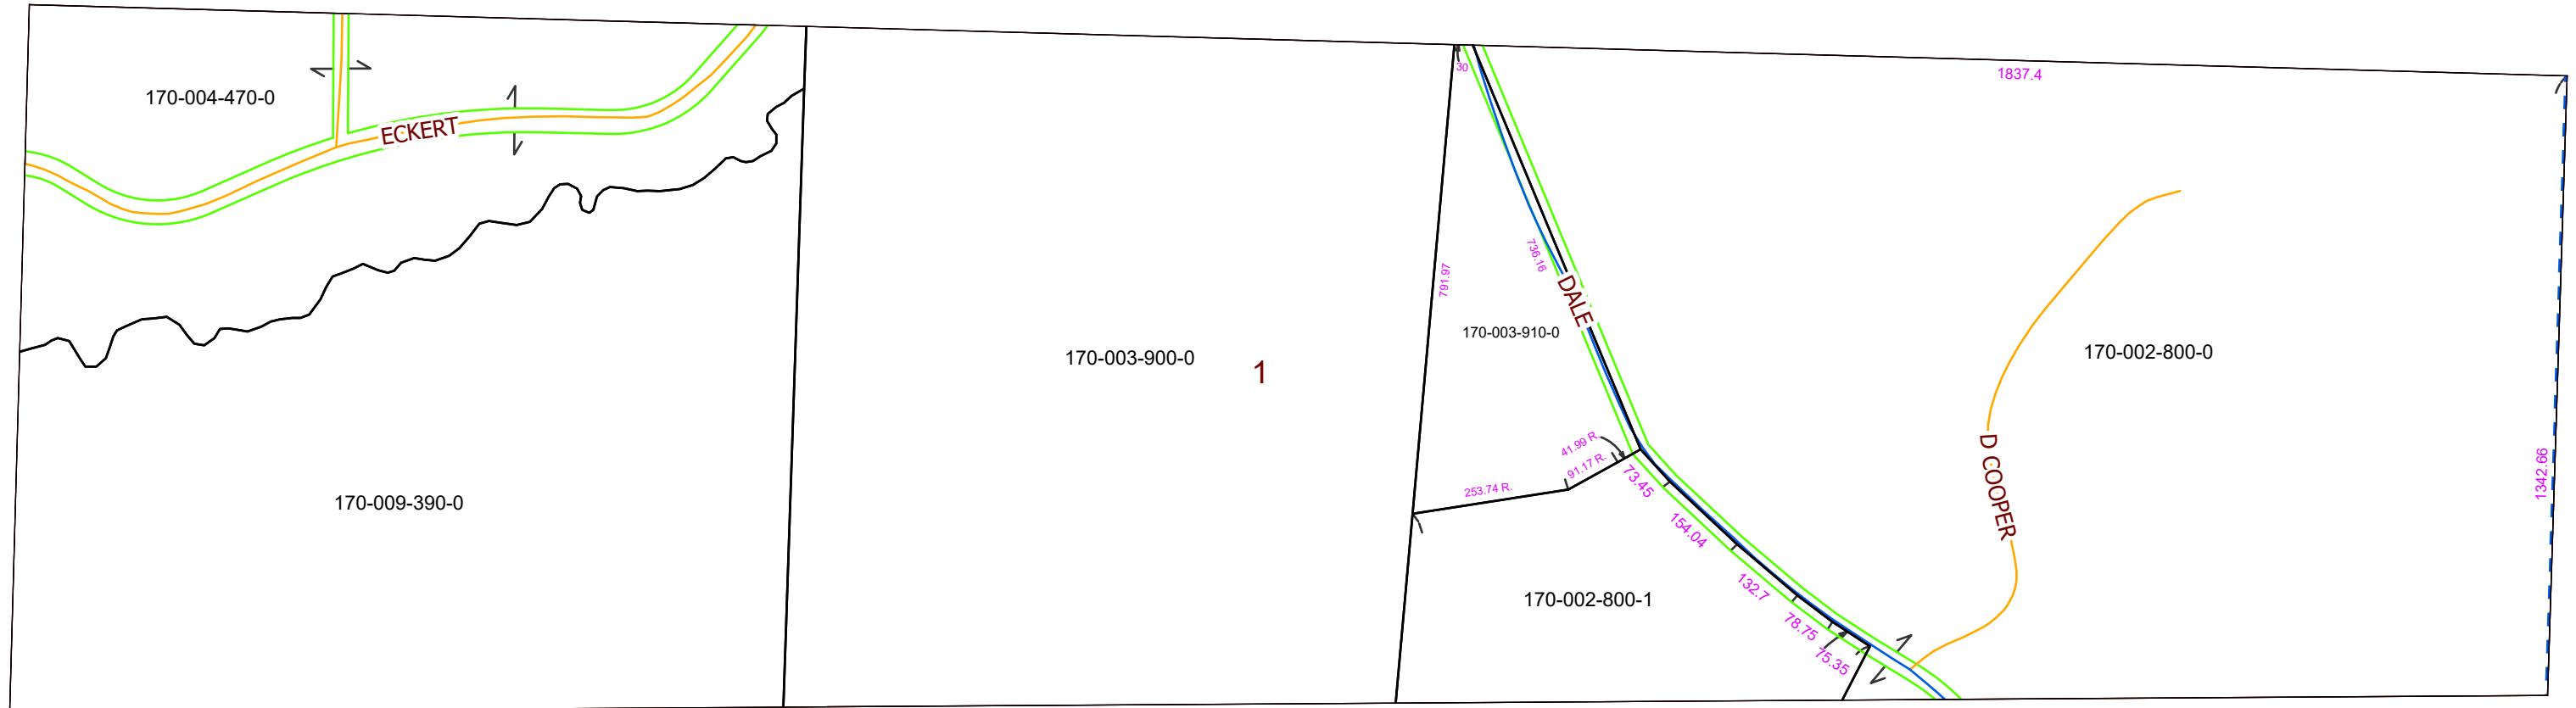

MORGAN COUNTY, OHIO

WINDSOR TWP. FRAC. 1, T-8, R-11, SOUTH WEST ALLOT.

Boundaries

Type

- County
- Hidden
- Hydro
- Parcel
- ROW
- Section
- Lot

..... <all other values>

08/10/2020

PIN	Owner	LegalDescr	VOL	PAGE	Acres
170-002-800-1	COUNTS DENISE A	R11 T08 S00 SD 6 FR	OR209	2038	5.826
170-004-410-0	ECKERT DON A & JANET L	R11 T08 S00 FR 2 SD	D.V 181	381	29.94
170-004-470-0	ECKERT PHILIP D	R11 T08 S00 FR 1 SD	OR110	357	15
170-003-910-0	RENEKER MICHAEL A & JOANNE M	R11 T08 S00 FR 1 SD	OR234	374	4
170-003-900-0	RENEKER MICHAEL A & JOANNE M	R11 T08 S00 FR 1 SD	OR234	374	20
170-009-390-0	SEVERT EVERT & BARBARA LYNN	R11 T08 S00 FR 1 SD	OR3	93	20
170-002-800-0	TORNES STEVEN P & MELINDA S TRUSTEES	R11 T08 S00 FR 1 SD	OR216	2240	40.174